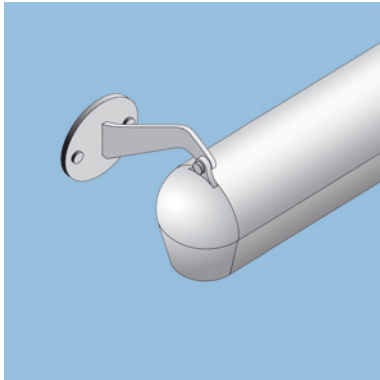

ACCENT LIGHTING → **OLIVIO LINEA** → WALL OR PARAPET MOUNTED FITTING

- INDUSTRIAL AREAS
- SQUARES AND PLAZAS
- FAÇADES
- COMPLEX OF BUILDINGS

OLIVIO LINEA
wall fitting with short arms.

Housing of pressure die-cast aluminium, aluminium, stainless steel, toughened glass, painted, stainless steel screws, stainless steel threaded inserts for regularly used fixing positions, two cable glands along one fitting side for loop in-and-out, for T5 linear fluorescent lamps or LED – choice of white or RGB, H: 137mm, B: 90mm, protection category IP67, protection class I with option class II, with galvanised steel arms, painted,

standard colour: metallic silver [-8].

OLIVIO LINEA SX 801 [] - []
wall fitting with arm for T5
OLIVIO LINEA LED SX 805 [] - []
wall fitting with arm for LED

LINEA M600*	LINEA M900*	LINEA LED M600
24W → 1 0 LVK → 7257	39W → 1 1 LVK → 7257	WHITE → 1 0 RGB → 2 0
24W → 2 0 LVK → 7258	39W → 2 1 LVK → 7258	WHITE → 3 0
24W → 3 0 LVK → 7259	39W → 3 1 LVK → 7259	

OLIVIO LINEA
Bracket mounted parapet fitting.

Housing of pressure die-cast aluminium, aluminium, stainless steel, toughened glass, painted, stainless steel screws, stainless steel threaded inserts for regularly used fixing positions, two cable glands along one fitting side for loop in-and-out, for T5 linear fluorescent lamps or LED – choice of white or RGB, H: 142mm, B: 90mm, protection category IP67, protection class I with option class II, with galvanised steel brackets, painted,

standard colour: metallic silver [-8].

OLIVIO LINEA SX 802 [] - []
Surface mounted fitting für T16
OLIVIO LINEA LED SX 806 [] - []
Surface mounted fitting für LED

LINEA M600*	LINEA M900*	LINEA LED M600
24W → 1 0 LVK → 7257	39W → 1 1 LVK → 7257	WHITE → 1 0 RGB → 2 0
24W → 2 0 LVK → 7258	39W → 2 1 LVK → 7258	WHITE → 3 0
24W → 3 0 LVK → 7259	39W → 3 1 LVK → 7259	