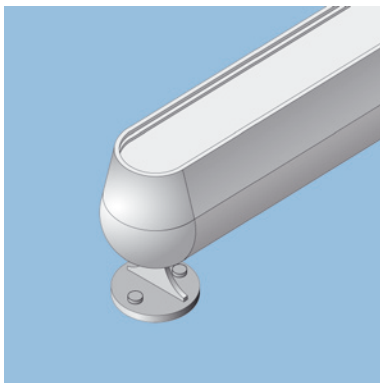

ACCENT LIGHTING → **OLIVIO LINEA** → WALL OR PARAPET MOUNTED FITTING

- INDUSTRIAL AREAS
- SQUARES AND PLAZAS
- FAÇADES
- COMPLEX OF BUILDINGS

OLIVIO LINEA
wall fitting with short arms.

Housing of pressure die-cast aluminium, aluminium, stainless steel, toughened glass, painted, stainless steel screws, stainless steel threaded inserts for regularly used fixing positions, two cable glands along one fitting side for loop in-and-out, for T5 linear fluorescent lamps or LED – choice of white or RGB, H: 137mm, B: 90mm, protection category IP67, protection class I with option class II, with galvanised steel arms, painted,

standard colour: metallic silver [-8].

OLIVIO LINEA SX 801 [] - []
wall fitting with arm for T5
OLIVIO LINEA LED SX 805 [] - []
wall fitting with arm for LED

LINEA M600*	LINEA M900*	LINEA LED M600
24W → 1 0 LVK → 7257	39W → 1 1 LVK → 7257	WHITE → 1 0 RGB → 2 0
24W → 2 0 LVK → 7258	39W → 2 1 LVK → 7258	WHITE → 3 0
24W → 3 0 LVK → 7259	39W → 3 1 LVK → 7259	

OLIVIO LINEA
Bracket mounted parapet fitting.

Housing of pressure die-cast aluminium, aluminium, stainless steel, toughened glass, painted, stainless steel screws, stainless steel threaded inserts for regularly used fixing positions, two cable glands along one fitting side for loop in-and-out, for T5 linear fluorescent lamps or LED – choice of white or RGB, H: 142mm, B: 90mm, protection category IP67, protection class I with option class II, with galvanised steel brackets, painted,

standard colour: metallic silver [-8].

OLIVIO LINEA SX 802 [] - []
Surface mounted fitting für T16
OLIVIO LINEA LED SX 806 [] - []
Surface mounted fitting für LED

LINEA M600*	LINEA M900*	LINEA LED M600
24W → 1 0 LVK → 7257	39W → 1 1 LVK → 7257	WHITE → 1 0 RGB → 2 0
24W → 2 0 LVK → 7258	39W → 2 1 LVK → 7258	WHITE → 3 0
24W → 3 0 LVK → 7259	39W → 3 1 LVK → 7259	