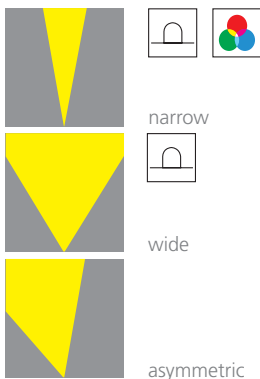

ACCENT LIGHTING → **OLIVIO LINEA** → WALL OR PARAPET MOUNTED FITTING

- → INDUSTRIAL AREAS
- → SQUARES AND PLAZAS
- → FAÇADES
- → COMPLEX OF BUILDINGS

OLIVIO LINEA
wall fitting with short arms.

Housing of pressure die-cast aluminium, aluminium, stainless steel, toughened glass, painted, stainless steel screws, stainless steel threaded inserts for regularly used fixing positions, two cable glands along one fitting side for loop in-and-out, for T5 linear fluorescent lamps or LED – choice of white or RGB, H: 137mm, B: 90mm, protection category IP67, protection class I with option class II, with galvanised steel arms, painted,

standard colour: metallic silver [-8].

OLIVIO LINEA SX 801 [ ] - [ ]
wall fitting with arm for T5
OLIVIO LINEA LED SX 805 [ ] - [ ]
wall fitting with arm for LED

LINEA M600*	LINEA M900*	LINEA LED M600
24W → 1 0 LVK → 7257	39W → 1 1 LVK → 7257	WHITE → 1 0 RGB → 2 0
24W → 2 0 LVK → 7258	39W → 2 1 LVK → 7258	WHITE → 3 0
24W → 3 0 LVK → 7259	39W → 3 1 LVK → 7259	

OLIVIO LINEA
Bracket mounted parapet fitting.

Housing of pressure die-cast aluminium, aluminium, stainless steel, toughened glass, painted, stainless steel screws, stainless steel threaded inserts for regularly used fixing positions, two cable glands along one fitting side for loop in-and-out, for T5 linear fluorescent lamps or LED – choice of white or RGB, H: 142mm, B: 90mm, protection category IP67, protection class I with option class II, with galvanised steel brackets, painted,

standard colour: metallic silver [-8].

OLIVIO LINEA SX 802 [ ] - [ ]
Surface mounted fitting für T16
OLIVIO LINEA LED SX 806 [ ] - [ ]
Surface mounted fitting für LED

LINEA M600*	LINEA M900*	LINEA LED M600
24W → 1 0 LVK → 7257	39W → 1 1 LVK → 7257	WHITE → 1 0 RGB → 2 0
24W → 2 0 LVK → 7258	39W → 2 1 LVK → 7258	WHITE → 3 0
24W → 3 0 LVK → 7259	39W → 3 1 LVK → 7259