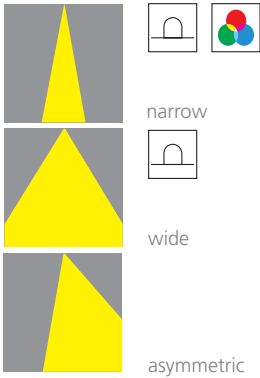

ACCENT LIGHTING → **OLIVIO LINEA** → WALL OR PARAPET MOUNTED FITTING

- INDUSTRIAL AREAS
- SQUARES AND PLAZAS
- FAÇADES
- COMPLEX OF BUILDINGS

OLIVIO LINEA
wall fitting with short arms.

Housing of pressure die-cast aluminium, aluminium, stainless steel, toughened glass, painted, stainless steel screws, stainless steel threaded inserts for regularly used fixing positions, two cable glands along one fitting side for loop in-and-out, for T5 linear fluorescent lamps or LED – choice of white or RGB, H: 137mm, B: 90mm, protection category IP67, protection class I with option class II, with galvanised steel arms, painted,

standard colour: metallic silver [-8].

OLIVIO LINEA SX 801 [] - []
wall fitting with arm for T5
OLIVIO LINEA LED SX 805 [] - []
wall fitting with arm for LED

LINEA M600*	LINEA M900*	LINEA LED M600
24W → 1 0 LVK → 7257	39W → 1 1 LVK → 7257	WHITE → 1 0 RGB → 2 0
24W → 2 0 LVK → 7258	39W → 2 1 LVK → 7258	WHITE → 3 0
24W → 3 0 LVK → 7259	39W → 3 1 LVK → 7259	

OLIVIO LINEA
Bracket mounted parapet fitting.

Housing of pressure die-cast aluminium, aluminium, stainless steel, toughened glass, painted, stainless steel screws, stainless steel threaded inserts for regularly used fixing positions, two cable glands along one fitting side for loop in-and-out, for T5 linear fluorescent lamps or LED – choice of white or RGB, H: 142mm, B: 90mm, protection category IP67, protection class I with option class II, with galvanised steel brackets, painted,

Specification example: **OLIVIO LINEA** **M600 - 24W** **silver**
SX 802 10 - 8 **SX 802** **10** **- 8**
Colour code: → [] metallic silver - 8, choice of colours - 9

*Recommended lamps: OSRAM Lumilux T5 HO CONSTANT. Please complete reference no. with the relevant codes for optic, lamp and colour.