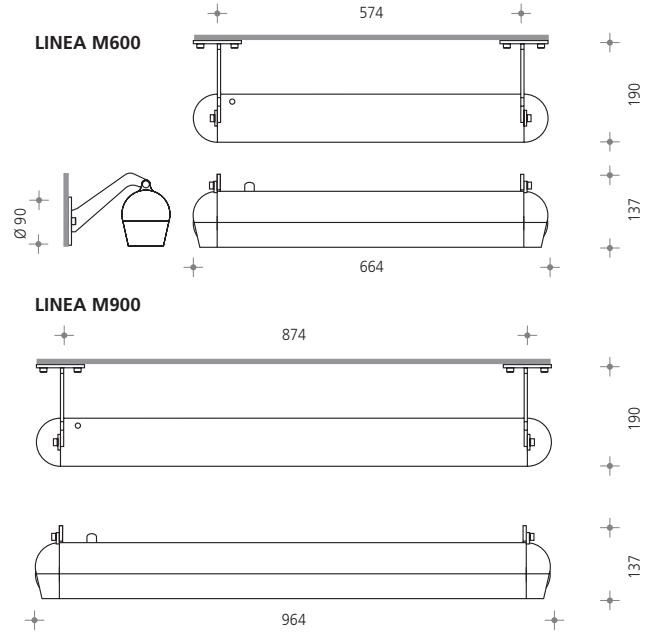

ACCENT LIGHTING → **OLIVIO LINEA** → WALL OR PARAPET MOUNTED FITTING

- INDUSTRIAL AREAS
- SQUARES AND PLAZAS
- FAÇADES
- COMPLEX OF BUILDINGS

OLIVIO LINEA
wall fitting with short arms.

Housing of pressure die-cast aluminium, aluminium, stainless steel, toughened glass, painted, stainless steel screws, stainless steel threaded inserts for regularly used fixing positions, two cable glands along one fitting side for loop in-and-out, for T5 linear fluorescent lamps or LED – choice of white or RGB, H: 137mm, B: 90mm, protection category IP67, protection class I with option class II, with galvanised steel arms, painted,

standard colour: metallic silver [-8].

OLIVIO LINEA SX 801 [] - []
wall fitting with arm for T5
OLIVIO LINEA LED SX 805 [] - []
wall fitting with arm for LED

LINEA M600*	LINEA M900*	LINEA LED M600
24W → 1 0 LVK → 7257	39W → 1 1 LVK → 7257	WHITE → 1 0 RGB → 2 0
24W → 2 0 LVK → 7258	39W → 2 1 LVK → 7258	WHITE → 3 0
24W → 3 0 LVK → 7259	39W → 3 1 LVK → 7259	

OLIVIO LINEA
Bracket mounted parapet fitting.

Housing of pressure die-cast aluminium, aluminium, stainless steel, toughened glass, painted, stainless steel screws, stainless steel threaded inserts for regularly used fixing positions, two cable glands along one fitting side for loop in-and-out, for T5 linear fluorescent lamps or LED – choice of white or RGB, H: 142mm, B: 90mm, protection category IP67, protection class I with option class II, with galvanised steel brackets, painted,

standard colour: metallic silver [-8].

OLIVIO LINEA SX 802 [] - []
Surface mounted fitting für T16
OLIVIO LINEA LED SX 806 [] - []
Surface mounted fitting für LED

LINEA M600*	LINEA M900*	LINEA LED M600
24W → 1 0 LVK → 7257	39W → 1 1 LVK → 7257	WHITE → 1 0 RGB → 2 0
24W → 2 0 LVK → 7258	39W → 2 1 LVK → 7258	WHITE → 3 0
24W → 3 0 LVK → 7259	39W → 3 1 LVK → 7259	