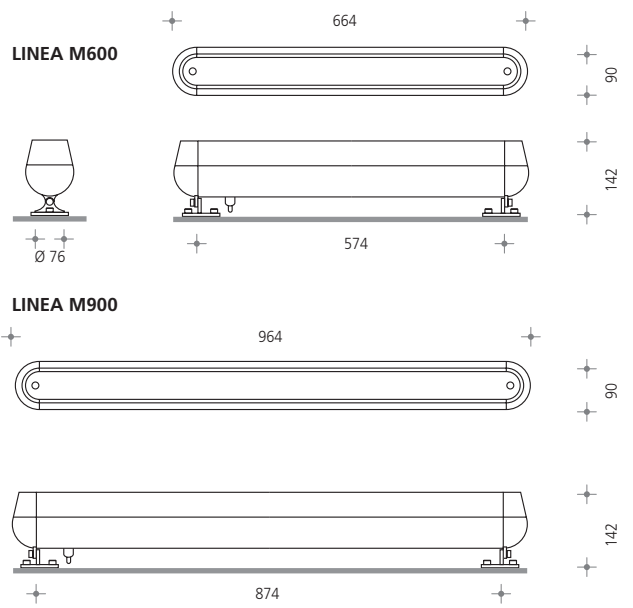

ACCENT LIGHTING → **OLIVIO LINEA** → WALL OR PARAPET MOUNTED FITTING

- INDUSTRIAL AREAS
- SQUARES AND PLAZAS
- FAÇADES
- COMPLEX OF BUILDINGS

OLIVIO LINEA
wall fitting with short arms.

Housing of pressure die-cast aluminium, aluminium, stainless steel, toughened glass, painted, stainless steel screws, stainless steel threaded inserts for regularly used fixing positions, two cable glands along one fitting side for loop in-and-out, for T5 linear fluorescent lamps or LED – choice of white or RGB, H: 137mm, B: 90mm, protection category IP67, protection class I with option class II, with galvanised steel arms, painted,

standard colour: metallic silver [-8].

OLIVIO LINEA SX 801 [] - []
wall fitting with arm for T5
OLIVIO LINEA LED SX 805 [] - []
wall fitting with arm for LED

LINEA M600*	LINEA M900*	LINEA LED M600
24W → 1 0 LVK → 7257	39W → 1 1 LVK → 7257	WHITE → 1 0 RGB → 2 0
24W → 2 0 LVK → 7258	39W → 2 1 LVK → 7258	WHITE → 3 0
24W → 3 0 LVK → 7259	39W → 3 1 LVK → 7259	

OLIVIO LINEA
Bracket mounted parapet fitting.

Housing of pressure die-cast aluminium, aluminium, stainless steel, toughened glass, painted, stainless steel screws, stainless steel threaded inserts for regularly used fixing positions, two cable glands along one fitting side for loop in-and-out, for T5 linear fluorescent lamps or LED – choice of white or RGB, H: 142mm, B: 90mm, protection category IP67, protection class I with option class II, with galvanised steel brackets, painted,

standard colour: metallic silver [-8].

OLIVIO LINEA SX 802 [] - []
Surface mounted fitting für T16
OLIVIO LINEA LED SX 806 [] - []
Surface mounted fitting für LED

LINEA M600*	LINEA M900*	LINEA LED M600
24W → 1 0 LVK → 7257	39W → 1 1 LVK → 7257	WHITE → 1 0 RGB → 2 0
24W → 2 0 LVK → 7258	39W → 2 1 LVK → 7258	WHITE → 3 0
24W → 3 0 LVK → 7259	39W → 3 1 LVK → 7259	