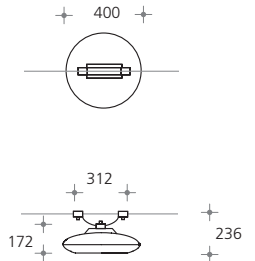

- MAIN ROADS
- INDUSTRIAL AREAS
- ACCESS AND MINOR ROADS
- PEDESTRIAN PRECINCTS
- CITY SQUARES

**DISCERA BASYS 400** catenary suspended fitting with suspension bracket. Housing made of pressure die-cast aluminium, aluminium, stainless steel, toughened glass, stainless steel threaded inserts for regularly used fixing positions, stainless steel screws, wire bracket of galvanised steel, painted, features tool-free easy maintenance access with flush one hand operated lock, E-Block can be replaced without tools, asymmetric high performance mini-road reflector optics- VARIO-OPTIC for all layouts, for planning assistance please contact selux, Ø: 400mm, H: 132mm, protection category IP66, protection class I with option class II, adjustable tilt and orientation, with two cable glands for loop in-and-out, standard colour: silver (RAL 9006) [-3].

A<sub>w</sub>: 0,04 m², weight: 10 kg

**Catenary fixture SX 288** ■ ■ ■

**VARIO-OPTIC**

Mirror optics  
**asymmetric**

Mirror optics  
**symmetric**

**HST**

50W → **1 0**  
LVK → 7322

70W → **1 2**  
LVK → 7322

**DISCERA BASYS 600** catenary suspended fitting with suspension-bracket.

Housing made of die-cast aluminium, aluminium, stainless steel, toughened glass, stainless steel threaded inserts for regularly used fixing positions, stainless steel screws, wire bracket of galvanised steel, painted, features tool-free easy maintenance access with flush one hand operated locks, E-Block can be replaced without tools, asymmetric high performance mirror optics - VARIO-OPTIC for all layouts, for planning assistance please contact selux, Ø: 600mm, H: 171mm, protection category IP66, protection class I with option class II, adjustable tilt and orientation, with two

cable glands for loop in-and-out, standard colour: silver (RAL 9006) [-3].

A<sub>w</sub>: 0,07 m², weight: 12 kg

**Catenary fixture SX 289** ■ ■ ■

**VARIO-OPTIC**

Mirror optics  
**asymmetric**

**HST**

50W → **1 2**  
LVK → 7311