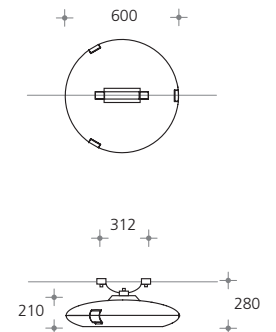

*G12 base • *PGZ12 base for Philips CosmoPolis (HIT-COS).

Please complete reference no. with the relevant codes for optic, lamp and colour.

Specification example: **DISCERA BASYS 400 SX 288** ■ ■ ■ **asym., HIT-CE 35W*** ■ **silver** ■

Colour code: → ■ silver (RAL 9006) **- 3**, choice of colours **- 9**