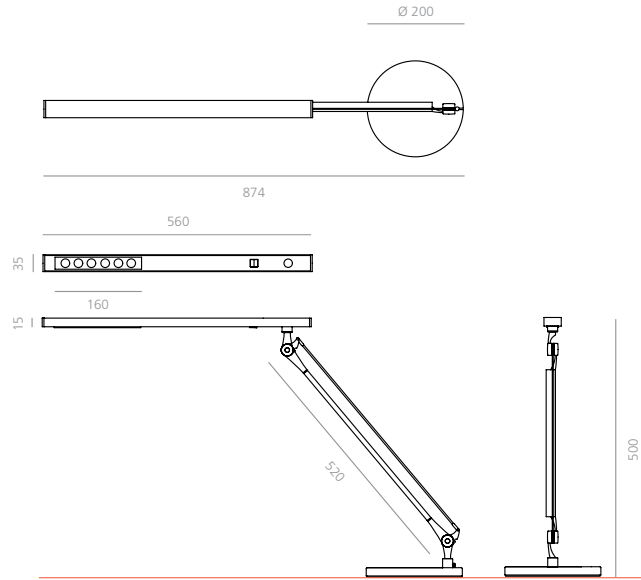

INTERIOR | LED Tasklight | BookLED

INTERIOR → **Tasklight** → BookLED

- LEDs FOR HIGH EFFICIENCY + HIGH PERFORMANCE
- TOTAL WATTAGE 8.6W
- SUITABLE FOR WORKPLACES ACC. TO DIN 5035-8
- SUPPLEMENT TO AMBIENT LIGHTING
- COLOUR RENDERING INDEX 1B (81)
- COLOUR TEMPERATURE WARM WHITE (3300K)
- FINISH: HOUSING, BRACKET AND BASE IN WHITE, JOINTS ANTHRACITE
- ELECTRICAL CONNECTION: MAINS PLUG 120-240V

INTERIOR → Tasklight → BookLED

BookLED is a minimalist supplement to your ambient office lighting. Its slim profile of just 18mm makes it a discreet addition to your desk furniture, allowing the light to take precedence. 6 high-power LEDs with lensed optics provide warm, glare-free light at a very low wattage. The switch is integrated into the luminaire housing, which can be adjusted manually to direct the light where it is needed.

BookLED complements all GREENBUILDING concepts.

Tasklight → BookLED

6 x 1.2W

WHITE LEDs

SX 290-546-1

High performance:

\bar{E} = 1800lx on a 300mm x 300mm working plane while adhering to all uniformity requirements laid down in DIN 5035-8.

Also available on request for \bar{E} = 600lx for a 600mm x 600mm working plane.

Design: **NOA**

selux.de

selux offer a comprehensive range of high-quality interior and exterior luminaires. With our innovative products we support architects and planners in the creative design of living and working spaces. Please contact us for more information about our complete product range.